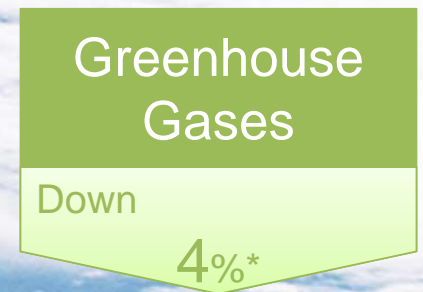

2016 Air Emissions Inventory

Equivalent to 345,000 cars off the road**

85,197 taxis registered in NYC***

*Compared to 2006 Levels

**Average Annual Emissions and Fuel Consumption for Gasoline-Fueled Passenger Cars and Light Trucks Emission Facts, 2008, EPA