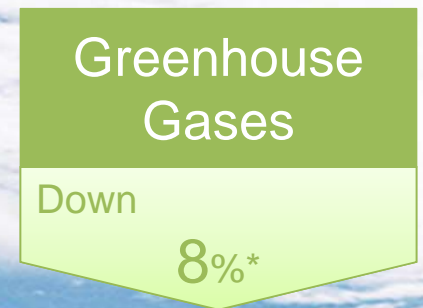

# 2017 Air Emissions Inventory

Equivalent to 379,000 cars off the road\*\*

100,738 taxis registered in NYC\*\*\*

\*Compared to 2006 Levels

\*\*Average Annual Emissions and Fuel Consumption for Gasoline-Fueled Passenger Cars and Light Trucks Emission Facts, 2008, EPA