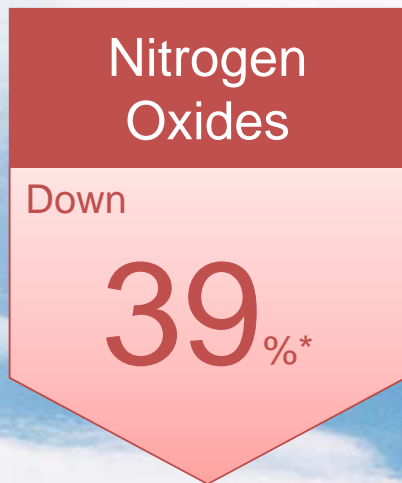

# 2017 Air Emissions Inventory

Equivalent to 379,000 cars off the road\*\*

100,738 taxis registered in NYC\*\*\*

\*Compared to 2006 Levels

\*\*Average Annual Emissions and Fuel Consumption for Gasoline-Fueled Passenger Cars and Light Trucks Emission Facts, 2008, EPA