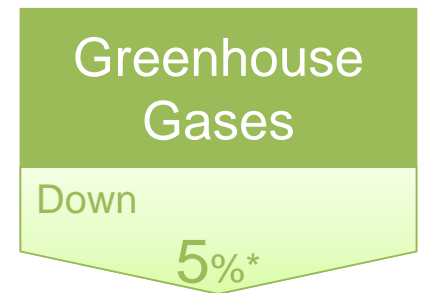

2015 Air Emissions Inventory

Equivalent to 230,000 cars off the road**

226,785 cars registered in Manhattan***

*Compared to 2006 Levels

**Average Annual Emissions and Fuel Consumption for Gasoline-Fueled Passenger Cars and Light Trucks Emission Facts, 2008, EPA