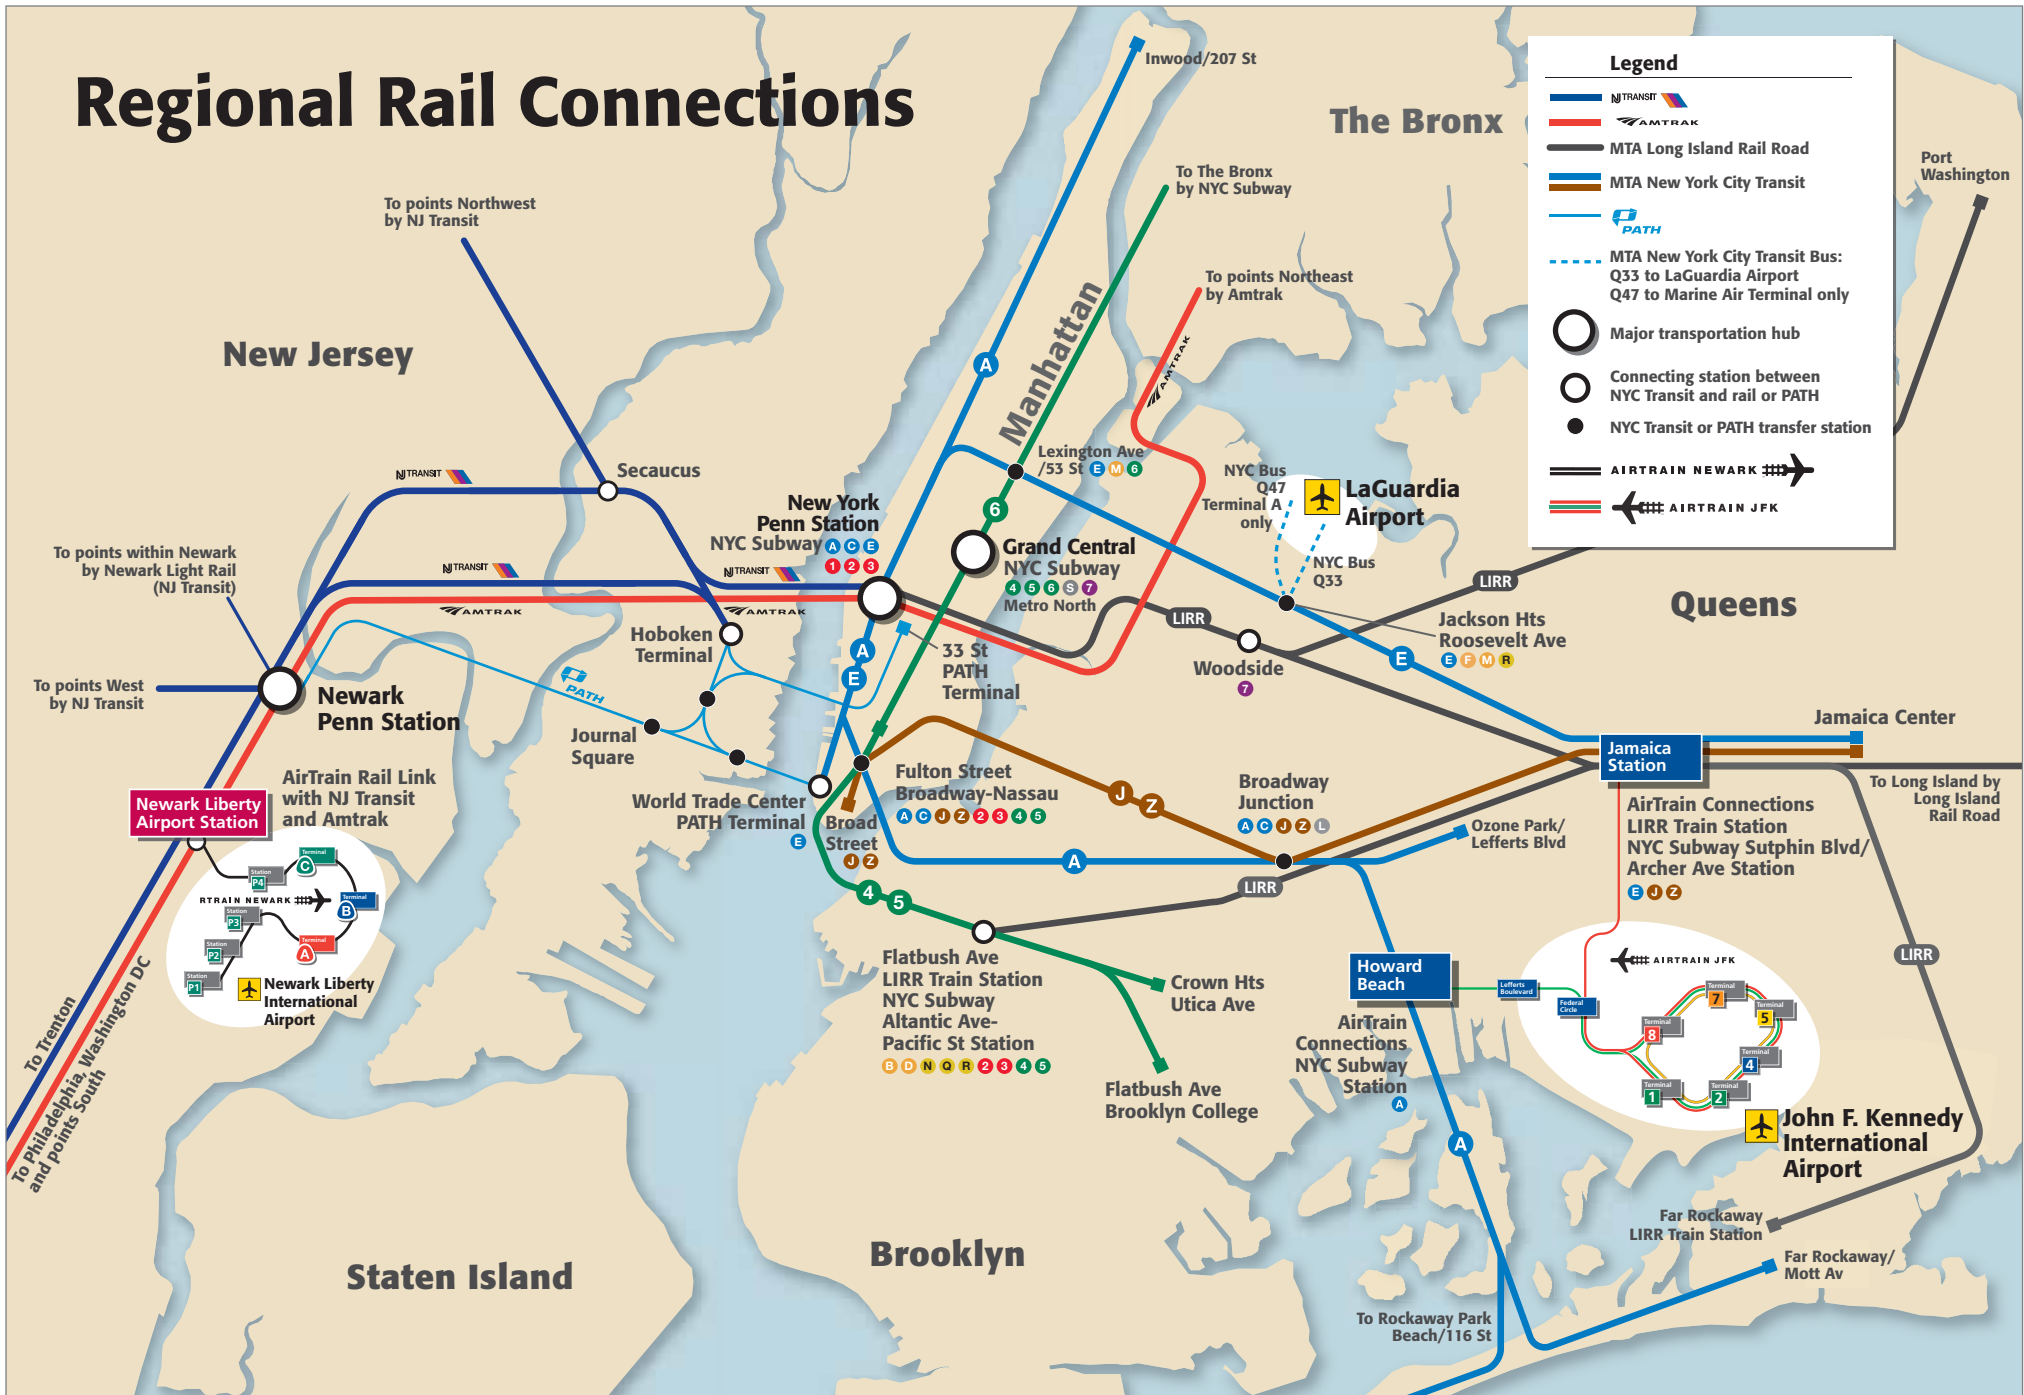

Regional Rail Connections