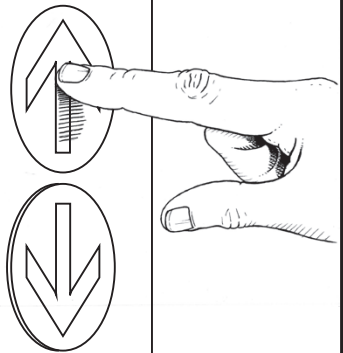

PATH CUSTOMER ADVISORY

Grove Street Station Vertical Platform Lift Instructions

1. **Step 1** View the video screen to see if the Vertical Platform Lift is in use. If it is in use, wait until the lift is available.
2. **Step 2** If the lift is on your level, push the button to open the door. If it is not on your level, push and hold button to recall the lift. ***You must continually hold the button until the lift arrives.*** When it arrives, release the button and the door will open.
3. **Step 3** After boarding, push and continue holding the up or down button until the lift reaches its destination. ***If you release the button, the lift will stop moving.***
4. **Step 4** Upon reaching your destination, release the button and the door will automatically open.

FOR HELP, PLEASE USE THE PASSENGER ASSISTANCE PHONE LOCATED NEAR THE VERTICAL PLATFORM LIFT.

IMPORTANT

Keep the button pressed to put the lift in motion.

Releasing the button stops the lift.