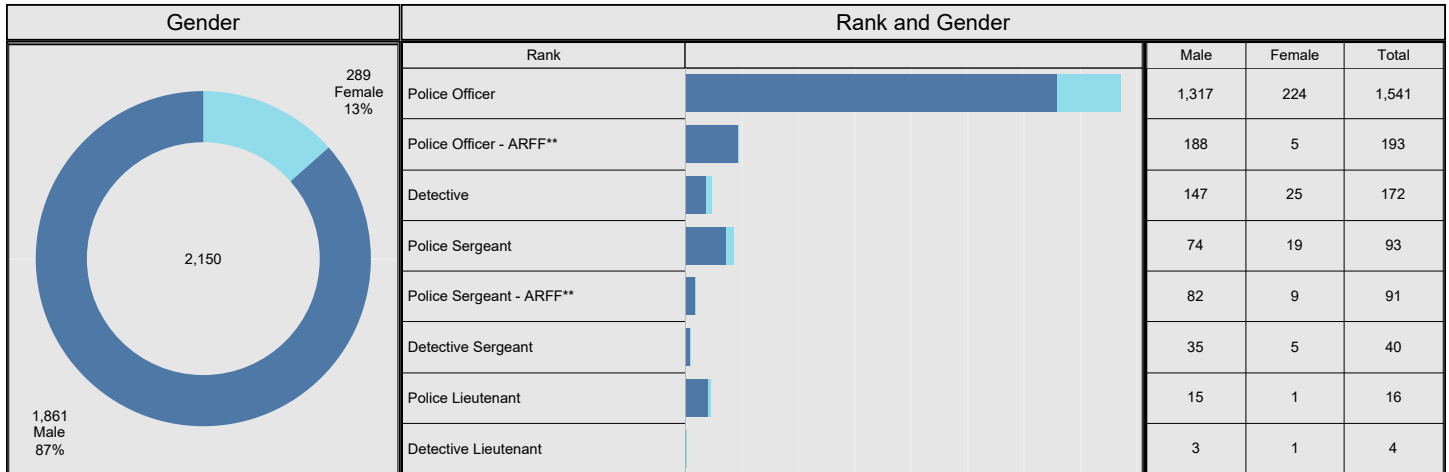

THE PORT AUTHORITY POLICE DEPARTMENT

Q1 2025 Demographics