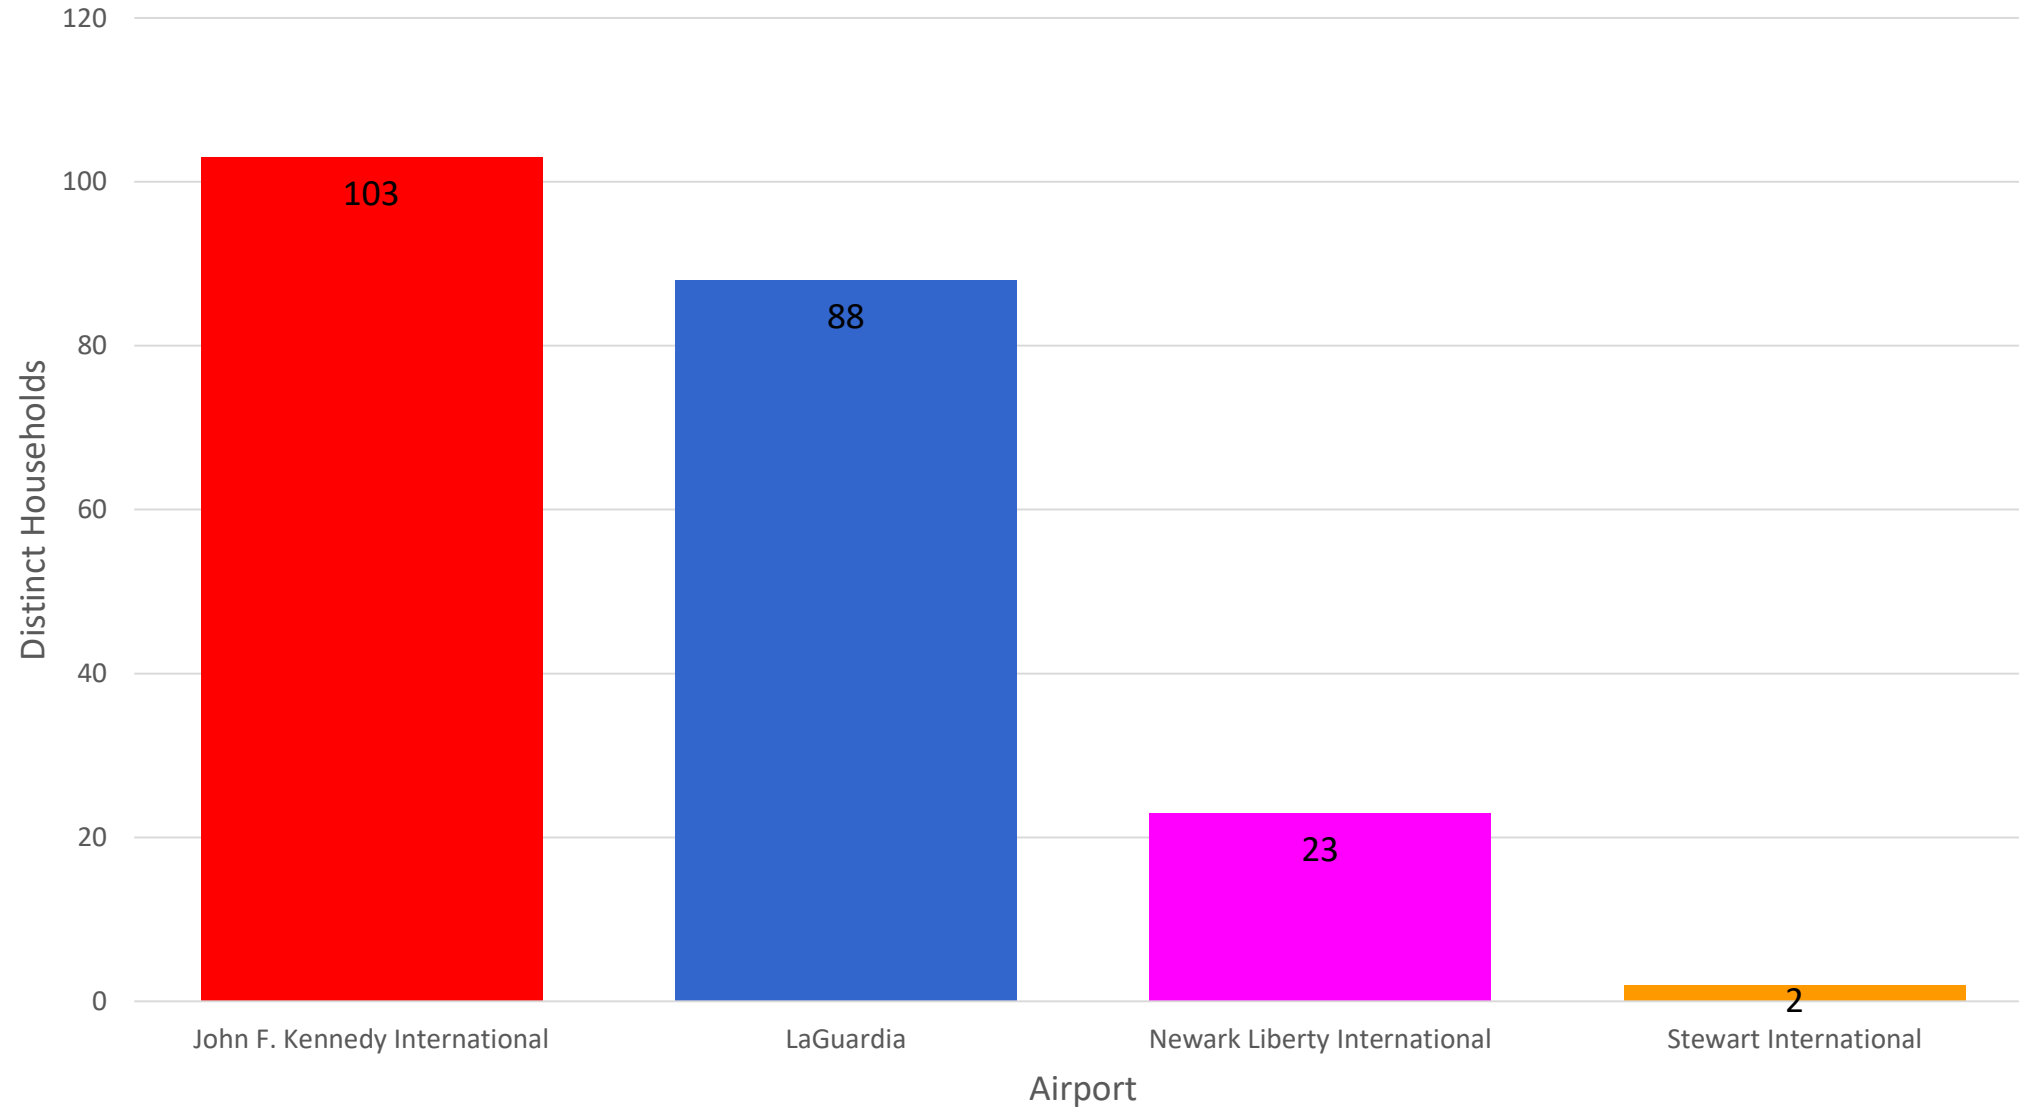

PANYNJ Noise Complaints Report

December 2021

Noise Complaints Received Via PlaneNoise System

Number of Households by Airport - December 2021

MONTHLY – Total Households/Airport
Noise Event Date Range: Dec 01 2021 to Dec 31 2021
Distinct Households: 216

Households Statistics, by City* - December 2021

*Top 10 Cities

Number of Complaints by Airport - December 2021

MONTHLY – Complaints by Airport
Noise Event Date Range: Dec 01 2021 to Dec 31 2021
Number of Noise Complaints: 3,067

Note: Of the 3,067 complaints, 1,765 (58 %) were submitted by 10 Households

13-Month Overview: Number of Complaints by Airport

MONTHLY – Complaints – By Airport
 Noise Event Date Range: Dec 01 2020 to Dec 31 2021
 The number of Noise Complaints: 31,021