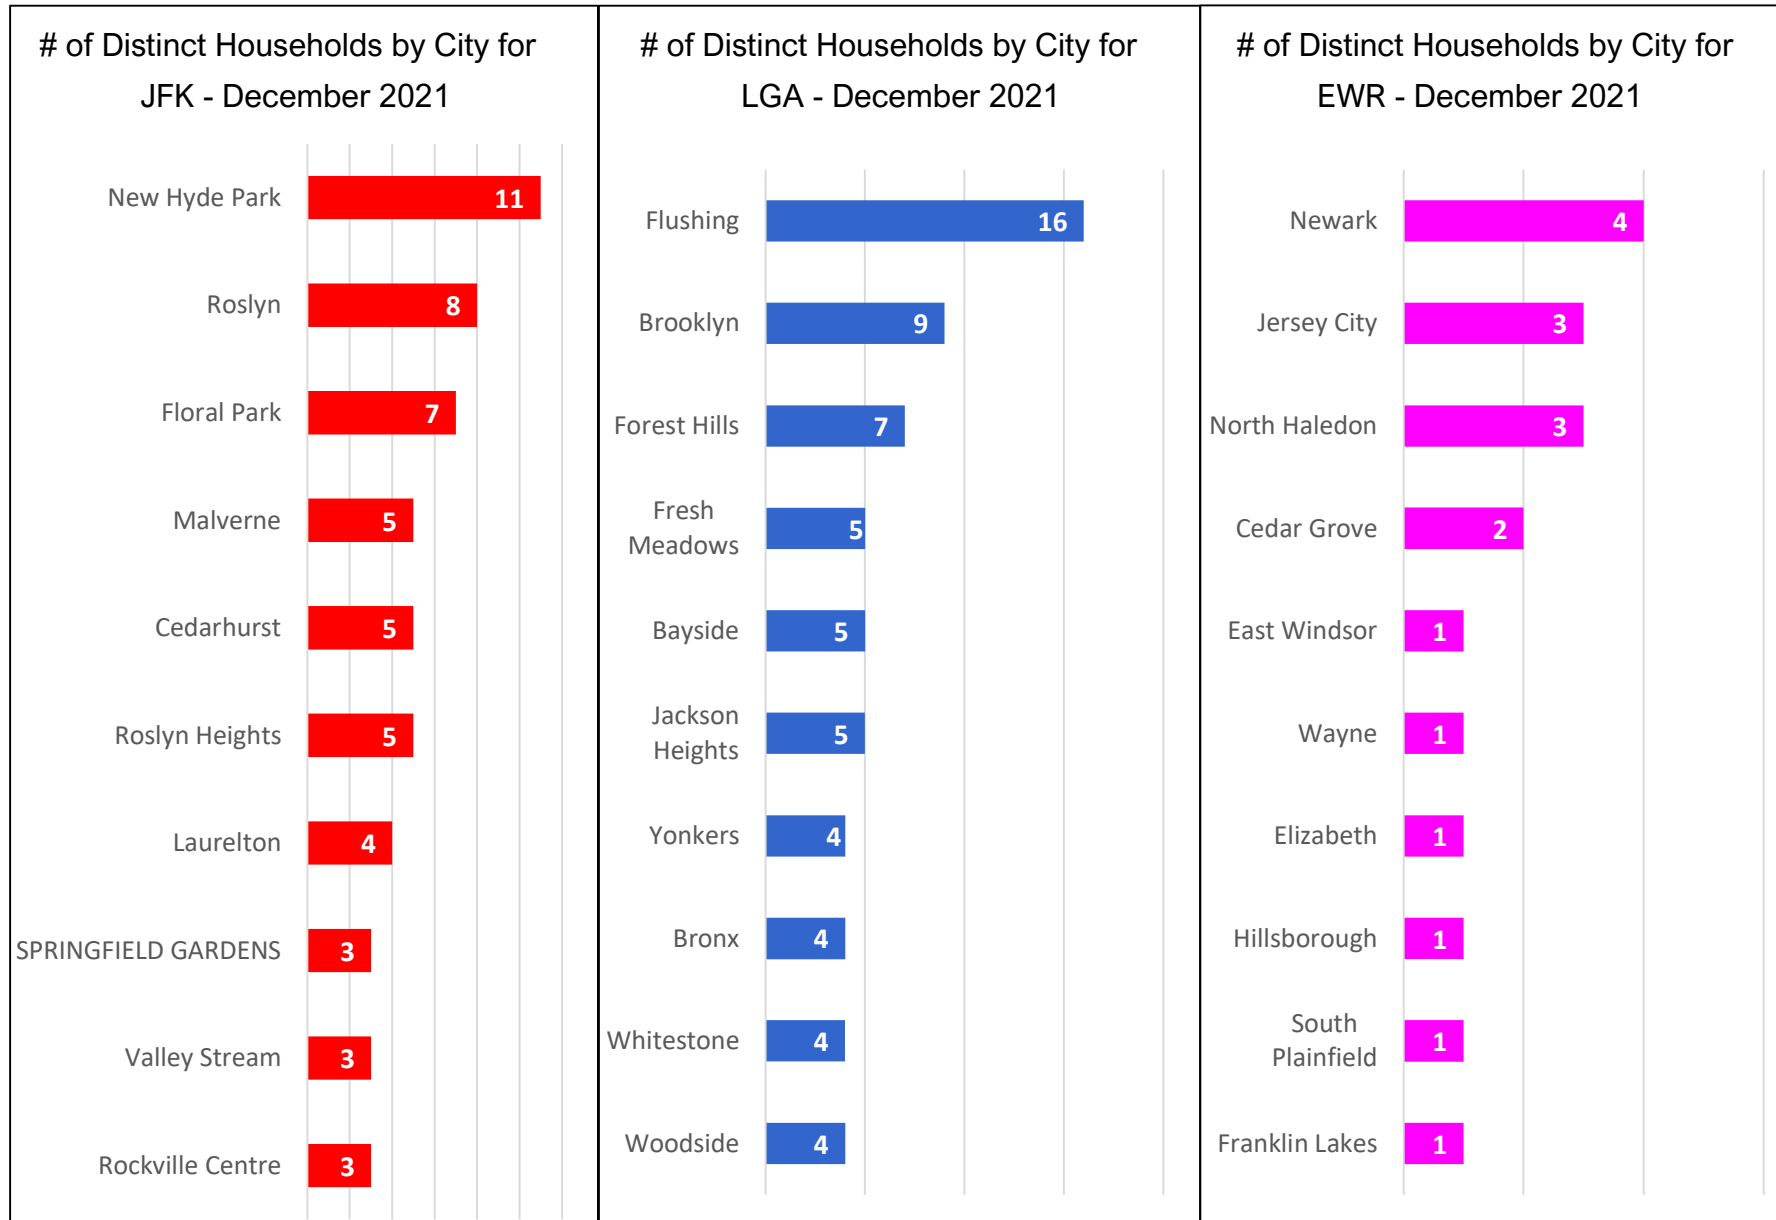

PANYNJ Noise Complaints Report

December 2021

Noise Complaints Received Via PlaneNoise System

Number of Households by Airport - December 2021

MONTHLY – Total Households/Airport
Noise Event Date Range: Dec 01 2021 to Dec 31 2021
Distinct Households: 216

Households Statistics, by City* - December 2021

*Top 10 Cities

Number of Complaints by Airport - December 2021

MONTHLY – Complaints by Airport
Noise Event Date Range: Dec 01 2021 to Dec 31 2021
Number of Noise Complaints: 3,067