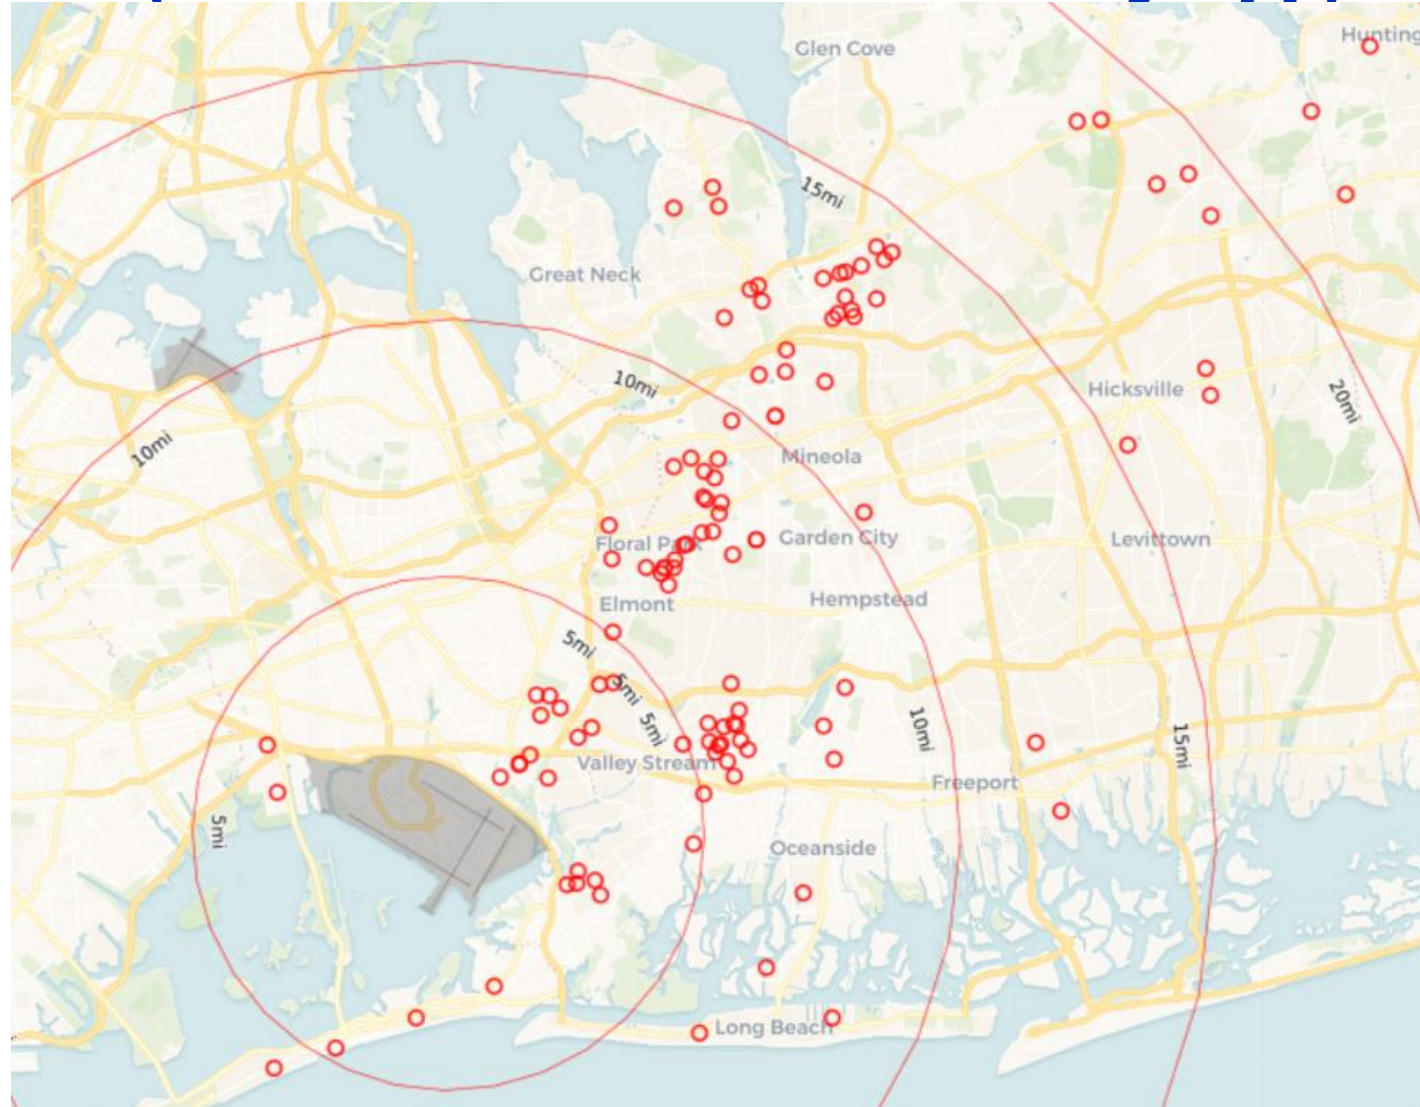

Third-Party App Households Locations, by City* - December 2021

*Top 10 Cities

Third-Party App Number of Complaints by Airport - December 2021

MONTHLY – Complaints by Airport (via 3rd Party App)

Noise Event Date Range: Dec 01 2021 to Dec 31 2021

Number of Noise Complaints: 14,687

Note: Of the 14,687 complaints, 10,506 (72 %) were submitted by 10 Households

Total No. of Complaints and Households - All Airports

Month	PA PlaneNoise (Complaints/ Households)	3rd Party App (Complaints/ Households)
December 2020	1,621 / 111	4,459 / 68
January 2021	1,179 / 94	3,847 / 67
February 2021	1,004 / 74	4,819 / 63
March 2021	2,043 / 144	8,111 / 80
April 2021	1,000 / 73	4,819 / 63
May 2021	2,389 / 282	11,187 / 88
June 2021	2,627 / 317	14,465 / 91
July 2021	3,102 / 242	14,631 / 81
August 2021	3,013 / 279	13,109 / 78
September 2021	3,457 / 323	12,755 / 81
October 2021	3,498 / 390	13,124 / 85
November 2021	2,711 / 221	13,019 / 81
December 2021	3,067 / 216	14,687 / 78

December 2021 JFK Households Location Map (PA PlaneNoise & Third-Party App)

December 2021 LGA Households Location Map (PA PlaneNoise & Third-Party App)

December 2021 EWR Households Location Map (PA PlaneNoise & Third-Party App)