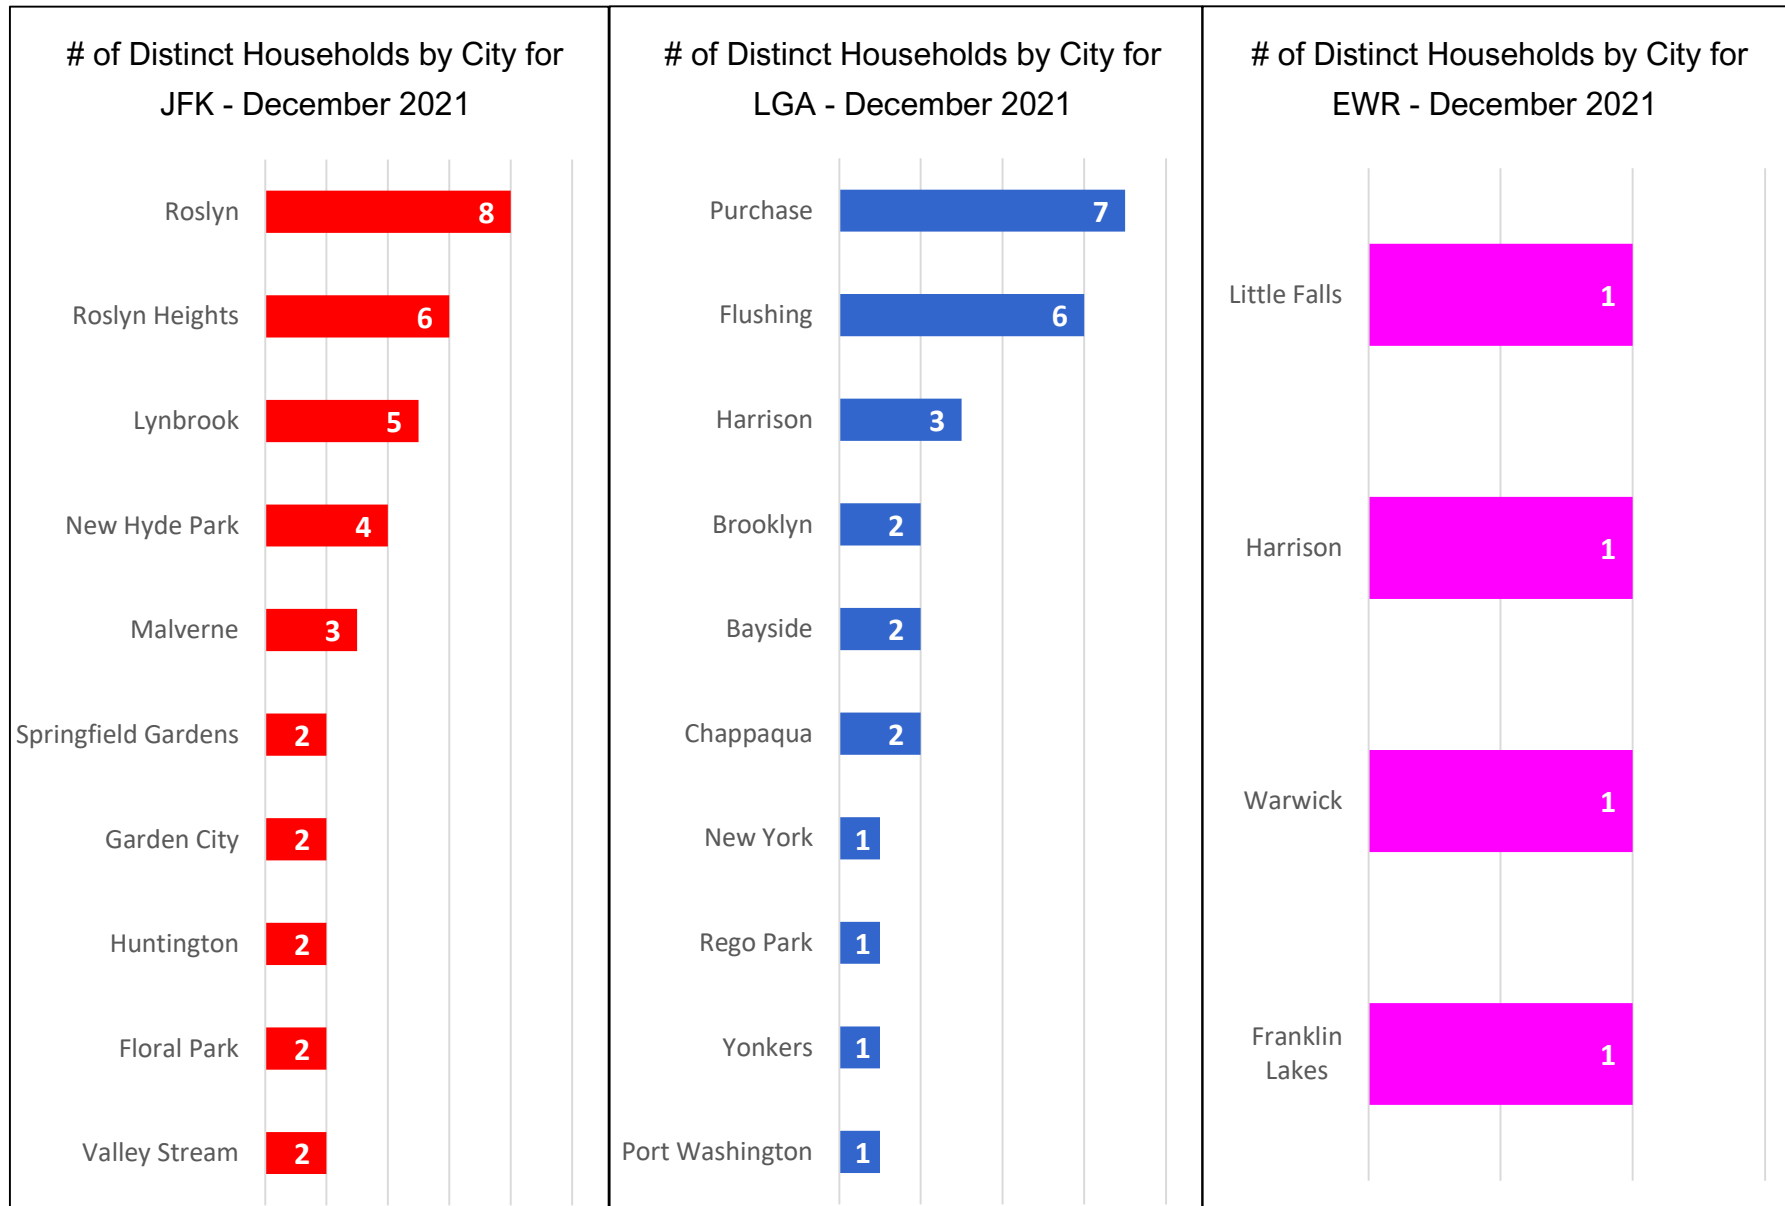

Third-Party App Households Locations, by City* - December 2021

*Top 10 Cities