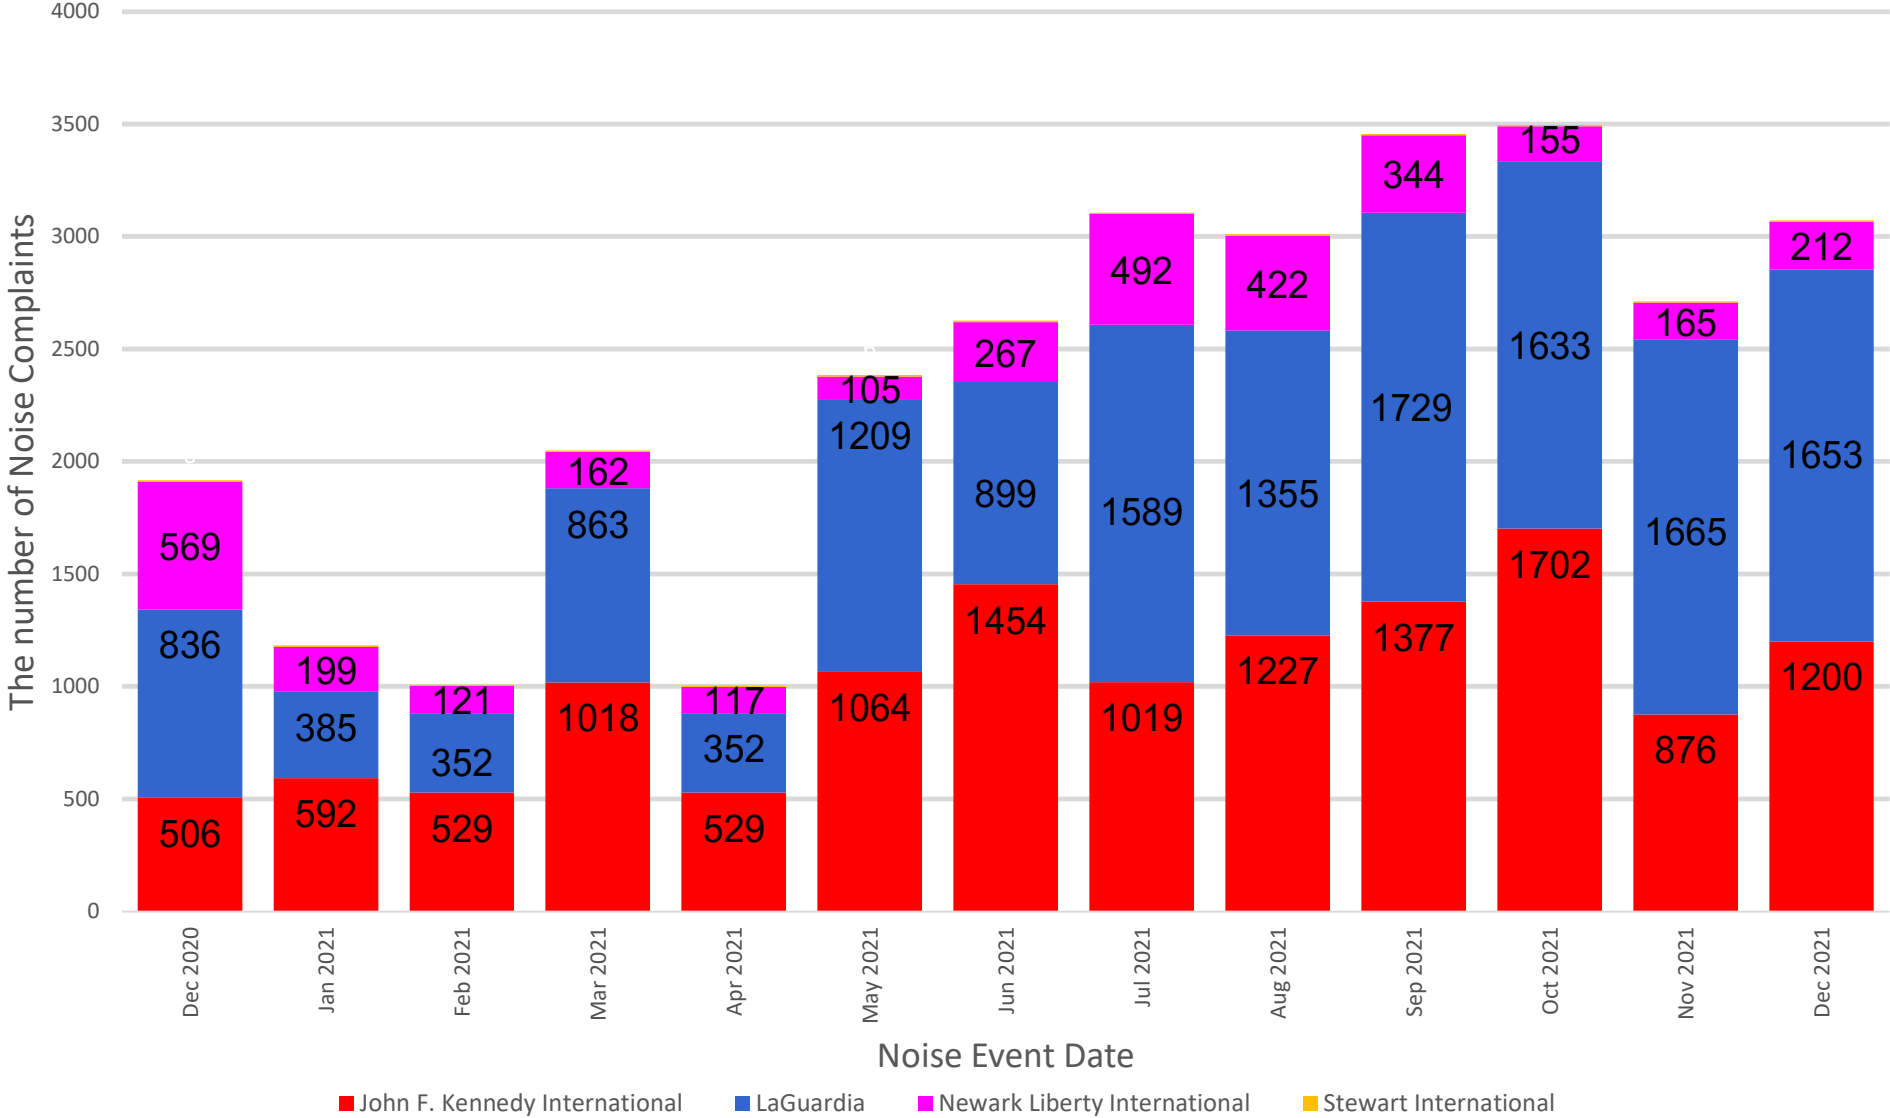

PANYNJ Noise Complaints Report

December 2021

Noise Complaints Received Via PlaneNoise System

Number of Households by Airport - December 2021

MONTHLY – Total Households/Airport
Noise Event Date Range: Dec 01 2021 to Dec 31 2021
Distinct Households: 216

Households Statistics, by City* - December 2021

*Top 10 Cities

Number of Complaints by Airport - December 2021

MONTHLY – Complaints by Airport
Noise Event Date Range: Dec 01 2021 to Dec 31 2021
Number of Noise Complaints: 3,067

Note: Of the 3,067 complaints, 1,765 (58 %) were submitted by 10 Households

13-Month Overview: Number of Complaints by Airport

MONTHLY – Complaints – By Airport
 Noise Event Date Range: Dec 01 2020 to Dec 31 2021
 The number of Noise Complaints: 31,021