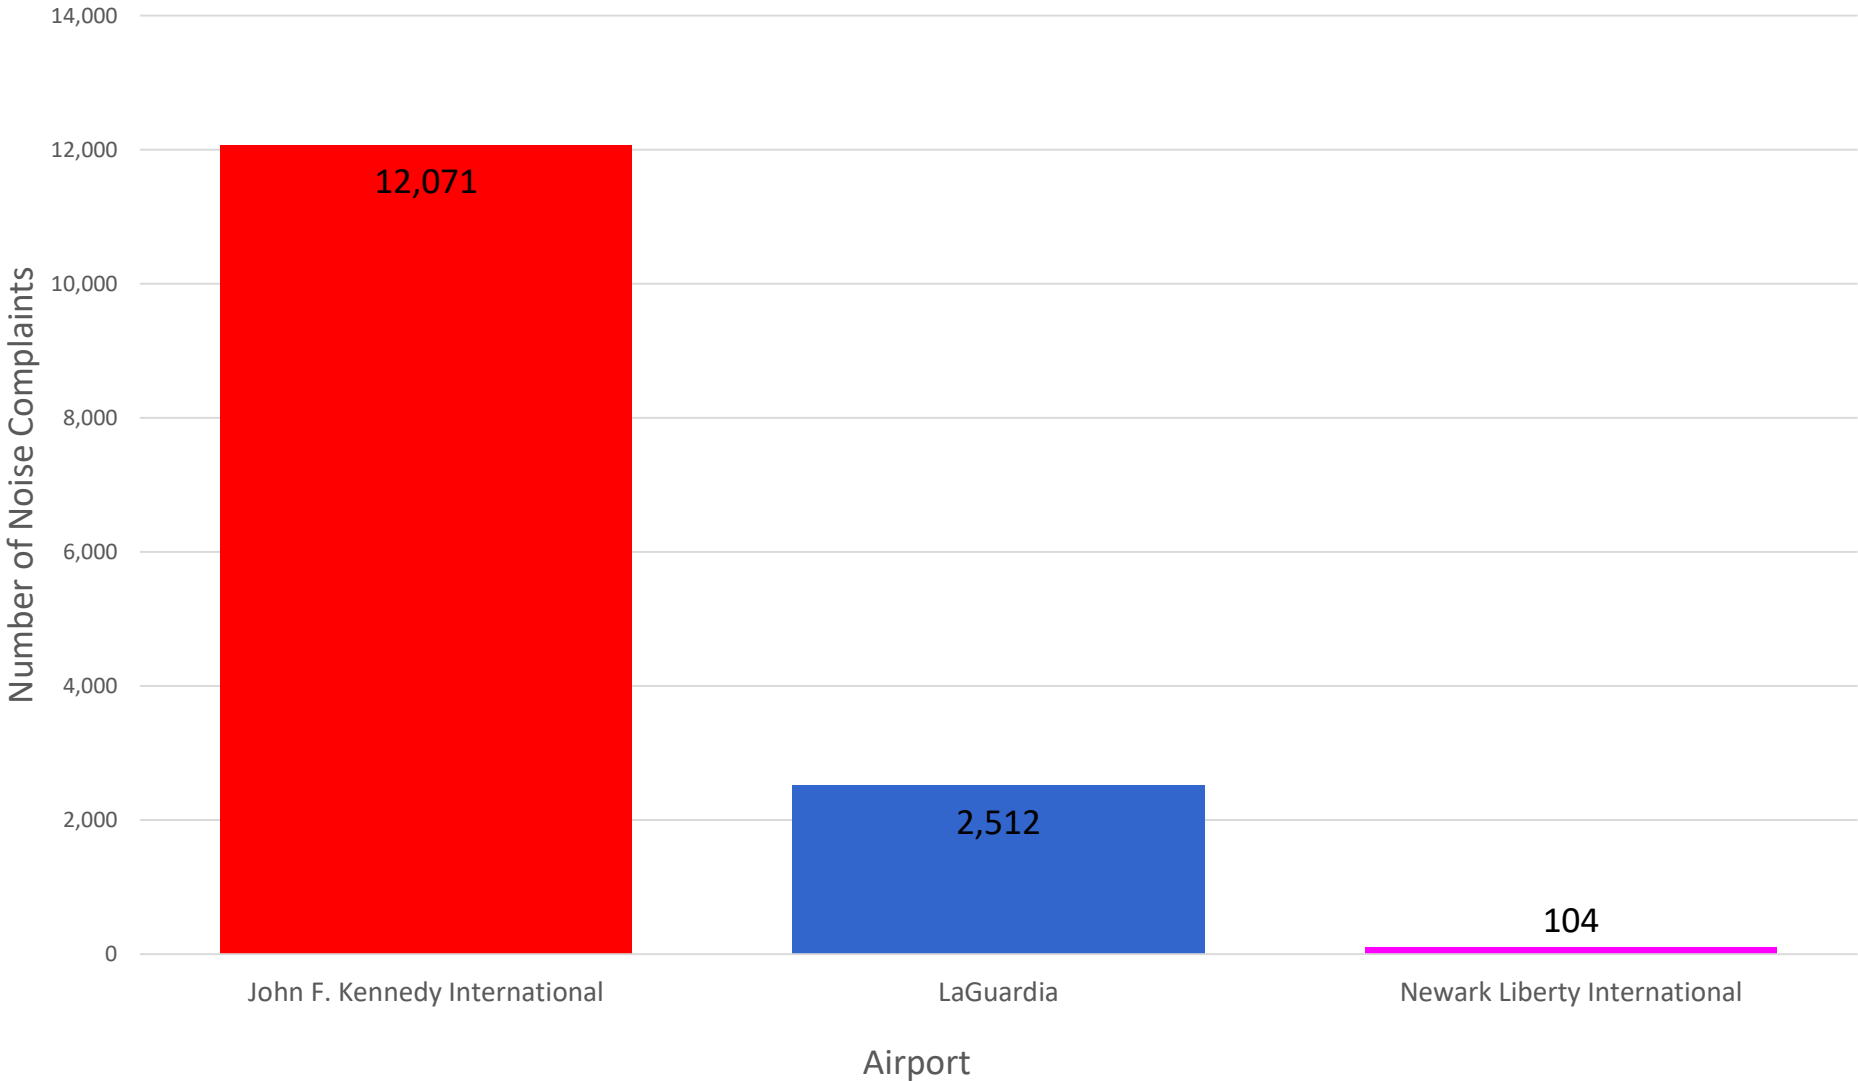

Note: Of the 3,067 complaints, 1,765 (58 %) were submitted by 10 Households

13-Month Overview: Number of Complaints by Airport

MONTHLY – Complaints – By Airport
 Noise Event Date Range: Dec 01 2020 to Dec 31 2021
 The number of Noise Complaints: 31,021

Noise Complaints Received Via Third-Party App(s)

Notes:

1. Third-party app(s) complaints are those that are sent by an external system into the Port Authority's PlaneNoise system, i.e. complaints that come in through a paid service/app and are not filed by the user filling-in the web form.
2. Complaints from Third-party app(s) are kept and stored in the same database as complaints received through Port Authority PlaneNoise system.
3. While in the same database, data is compiled and reported a) for each individual noise source, and, b)

Third-Party App Households Locations, by City* - December 2021

*Top 10 Cities

Third-Party App Number of Complaints by Airport - December 2021

MONTHLY – Complaints by Airport (via 3rd Party App)

Noise Event Date Range: Dec 01 2021 to Dec 31 2021

Number of Noise Complaints: 14,687

Note: Of the 14,687 complaints, 10,506 (72 %) were submitted by 10 Households

Total No. of Complaints and Households - All Airports

Month	PA PlaneNoise (Complaints/ Households)	3rd Party App (Complaints/ Households)
December 2020	1,621 / 111	4,459 / 68
January 2021	1,179 / 94	3,847 / 67
February 2021	1,004 / 74	4,819 / 63
March 2021	2,043 / 144	8,111 / 80
April 2021	1,000 / 73	4,819 / 63
May 2021	2,389 / 282	11,187 / 88
June 2021	2,627 / 317	14,465 / 91
July 2021	3,102 / 242	14,631 / 81
August 2021	3,013 / 279	13,109 / 78
September 2021	3,457 / 323	12,755 / 81
October 2021	3,498 / 390	13,124 / 85
November 2021	2,711 / 221	13,019 / 81
December 2021	3,067 / 216	14,687 / 78