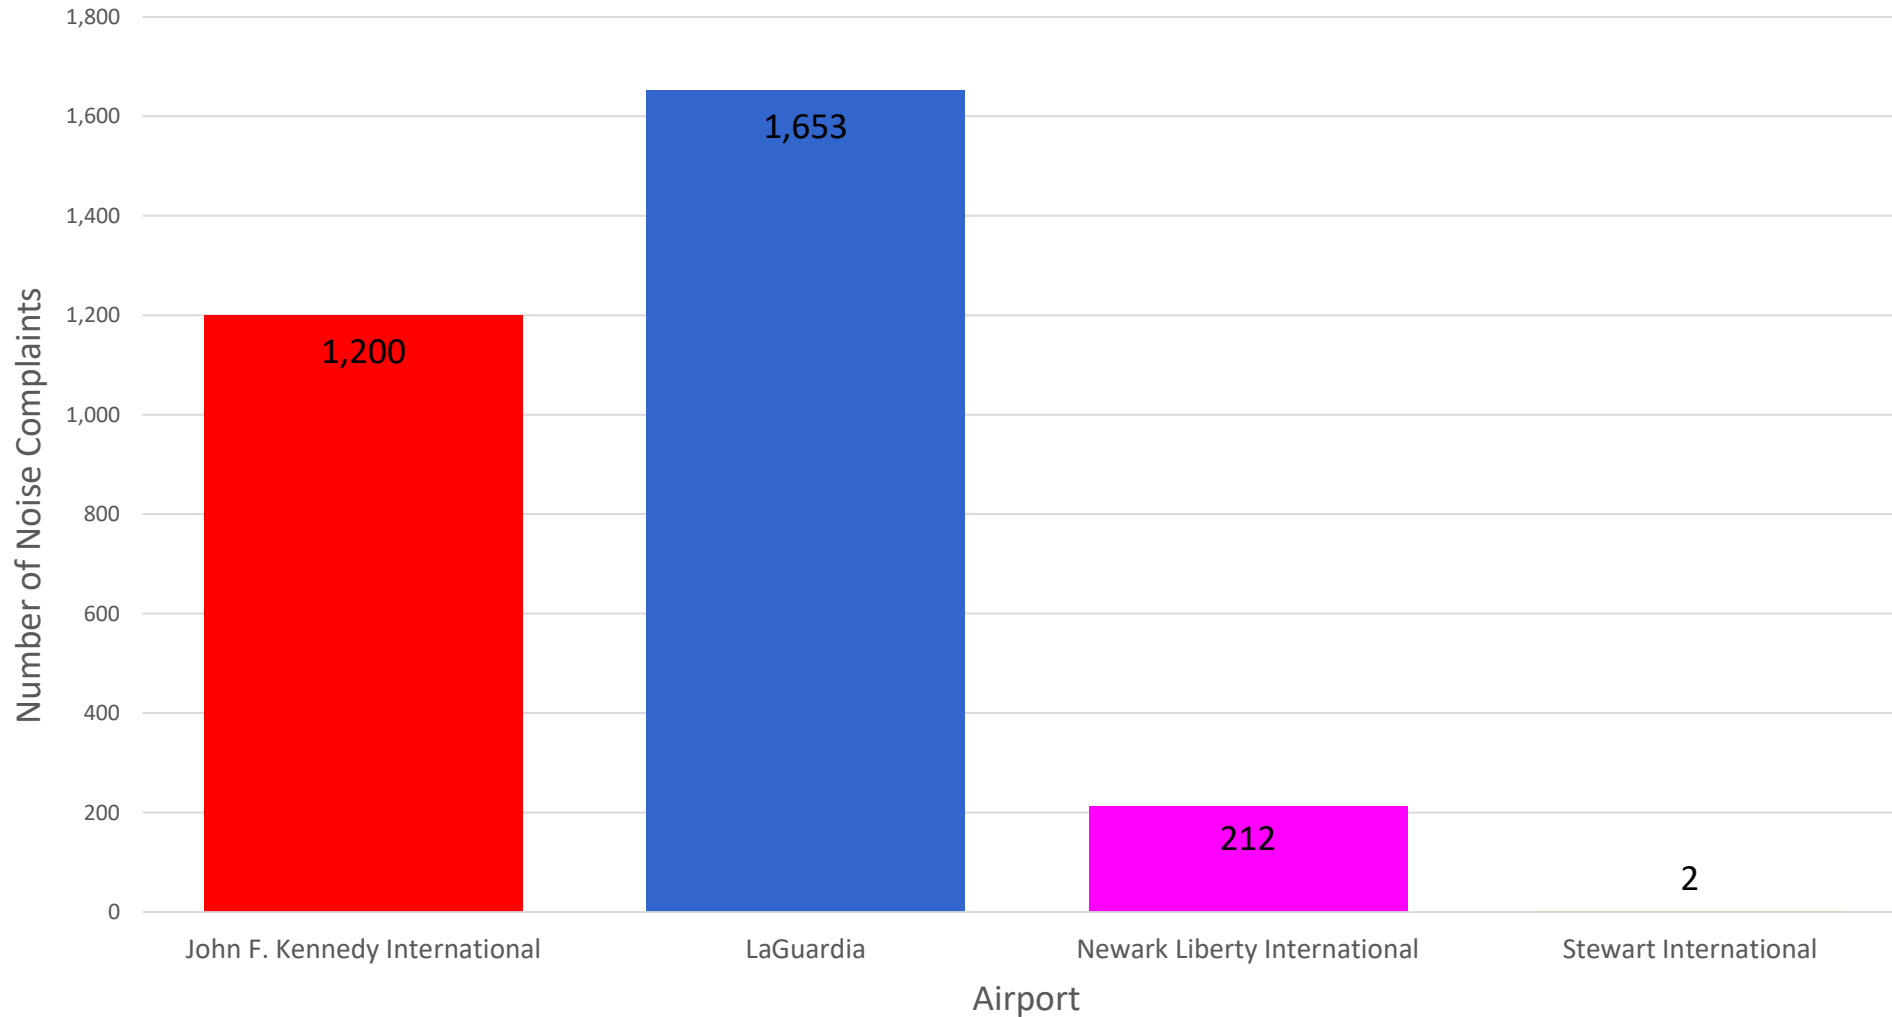

PANYNJ Noise Complaints Report

December 2021

Noise Complaints Received Via PlaneNoise System

Number of Households by Airport - December 2021

MONTHLY – Total Households/Airport
Noise Event Date Range: Dec 01 2021 to Dec 31 2021
Distinct Households: 216

Households Statistics, by City* - December 2021

*Top 10 Cities

Number of Complaints by Airport - December 2021

MONTHLY – Complaints by Airport
Noise Event Date Range: Dec 01 2021 to Dec 31 2021
Number of Noise Complaints: 3,067

Note: Of the 3,067 complaints, 1,765 (58 %) were submitted by 10 Households

13-Month Overview: Number of Complaints by Airport

MONTHLY – Complaints – By Airport
 Noise Event Date Range: Dec 01 2020 to Dec 31 2021
 The number of Noise Complaints: 31,021