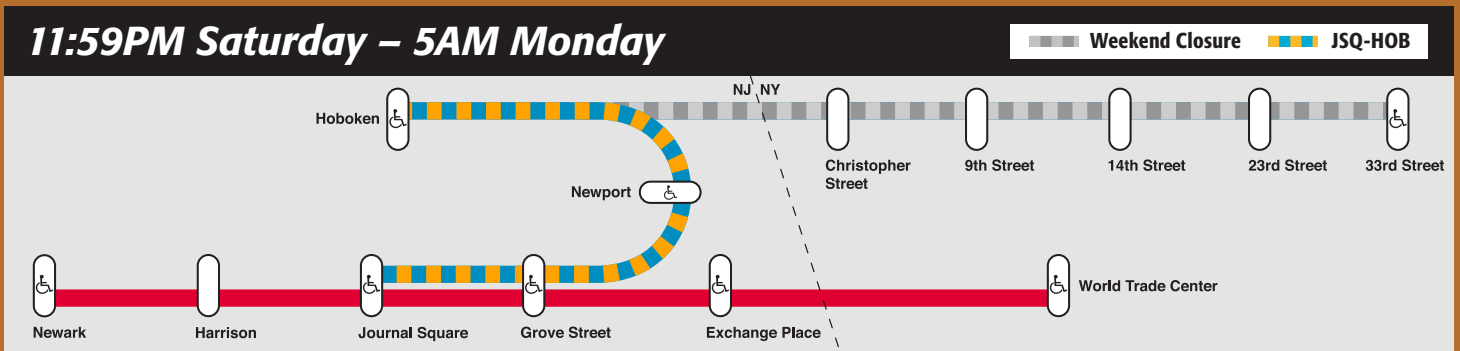

Christopher to 33 Street Station Closures