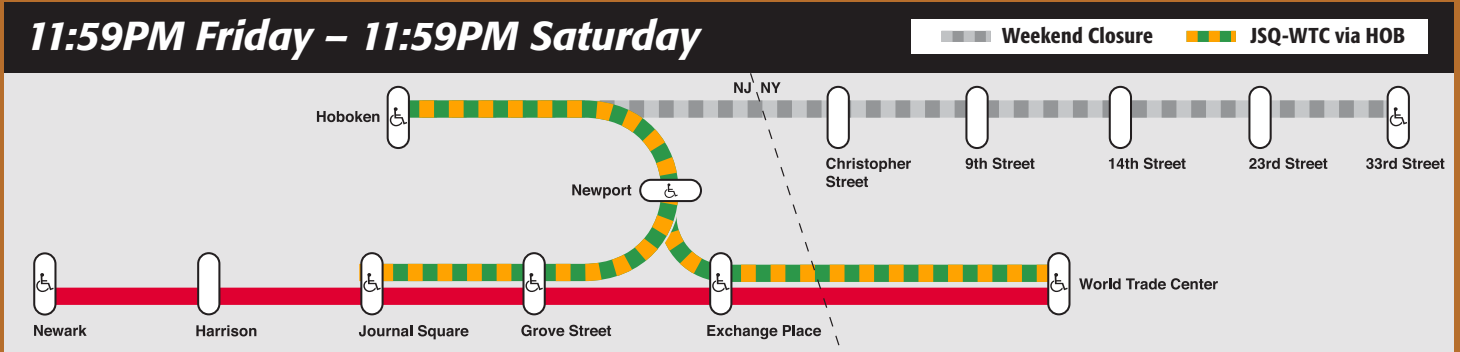

Christopher to 33 Street Station Closures