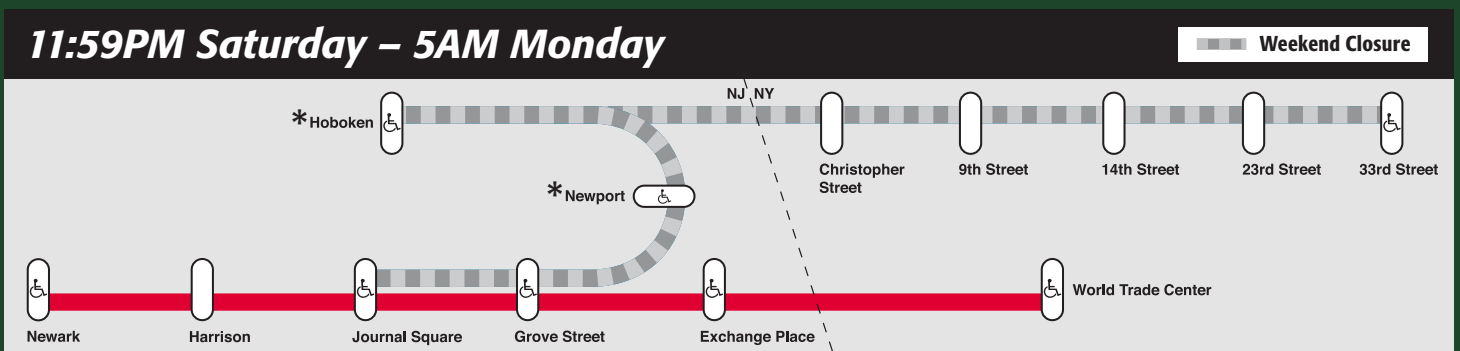

All dates are subject to change. Check the RidePATH app or www.panynj.gov/PATHplanner before weekend travel.

Here's what we're doing to help you stay on track:

- ▶ PATH will provide a free limited-use 2-Trip MetroCard at World Trade Center Station ONLY. This MetroCard is ONLY valid for the NYC Subway during the weekend it's issued.
- ▶ NJ Transit will cross honor PATH riders on the Hudson–Bergen Light Rail around-the-clock when Hoboken and Newport stations are closed.

Weekend	Stations Closed
July 13 to July 16	
July 20 to July 23	
July 27 to July 30	
August 3 to August 6	
August 10 to August 13	
August 17 to August 20	
August 24 to August 27	
August 31 to September 3 <i>(Labor Day Weekend)</i>	ALL STATIONS OPEN
September 7 to September 10	
September 14 to September 17	
September 21 to September 24	
September 28 to October 1	
October 5 to October 8	
October 12 to October 15	
October 19 to October 22	
October 26 to October 29	

- All stations between Christopher and 33 Street**
- All stations between Christopher and 33 Street, plus Hoboken & Newport stations**

*All dates are subject to change. Check the **RidePATH** app or www.panynj.gov/PATHplanner before weekend travel.*

Christopher to 33 Street Station Closures

Christopher to 33 Street Station + Hoboken & Newport Station Closures

* The Hudson-Bergen Light Rail will cross honor PATH riders at Hoboken and Newport stations during this closure.