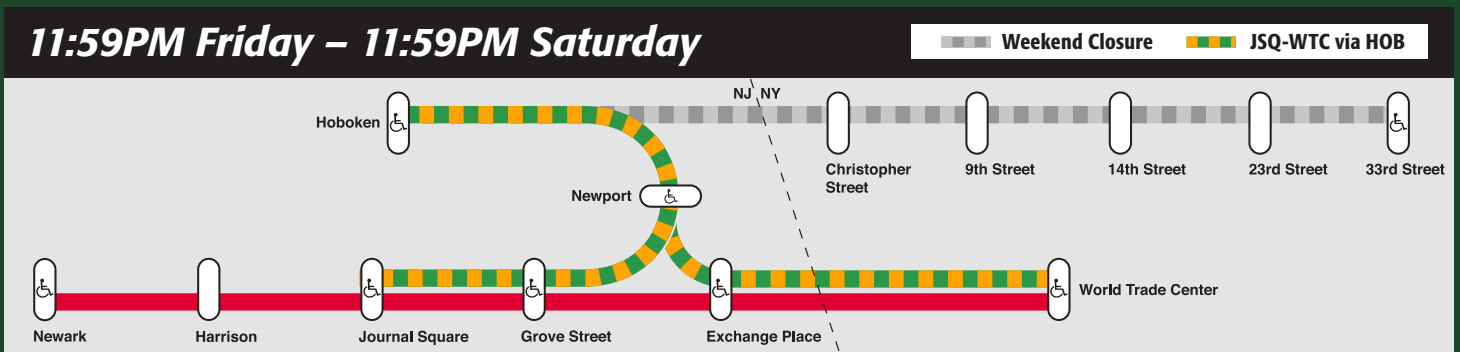

Christopher to 33 Street Station + Hoboken & Newport Station Closures

* The Hudson-Bergen Light Rail will cross honor PATH riders at Hoboken and Newport stations during this closure.